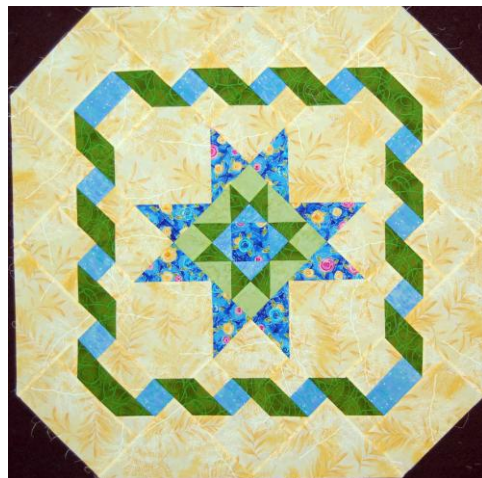

TIDEWATER QUILTERS GUILD
“TWISTED RIBBON-
Built-In Borders Workshop”
with Sally Schneider

Date: Friday, September 17, 2010
Time: 9:00 am – 4:00 pm
Location: Lynnhaven Colony
Congregational Church
COMMUNITY CENTER
2217 West Great Neck Road
Virginia Beach, VA 23451

Sally Schneider’s Built-In Borders Workshop

Wouldn’t you love to make a quilt with a pieced border? Too much math? Too hard? Sally has a new way to make these quilts that she is eager to share. Learn her secrets of making borders by using specially designed blocks and diagonal sets, and some of her new piecing tips that will make your sewing so much easier. In the first part of the class, we will examine how several (about 10) of these borders are designed; in the second part, we’ll begin construction of the quilt shown above with a twisted ribbon border.